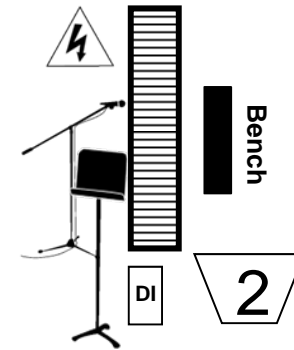

OH WHAT A NIGHT

2010 STAGE PLOT & INPUT LIST

LEGEND

QUAD BOX

MON MIX

DI

01. Kick Beta 91	08. OH - R AKG-414	15. Back up VOX SM-58
02. Snare SM-57	09. Bass SR DI	16. Key VOX SM-58
03. Hat SM-57	10. Guitar SL SM-57	17. VOX SR Wireless
04. Rack 1 SM-98	11. Key SL DI	18. VOX SCR Wireless
05. Rack 2 SM-98	12. Trombone SM-57	19. VOX SCL Wireless
06. Floor SM-98	13. Trumpet SM-57	20. VOX SL Wireless
07. OH - L AKG-414	14. Sax SM-57	